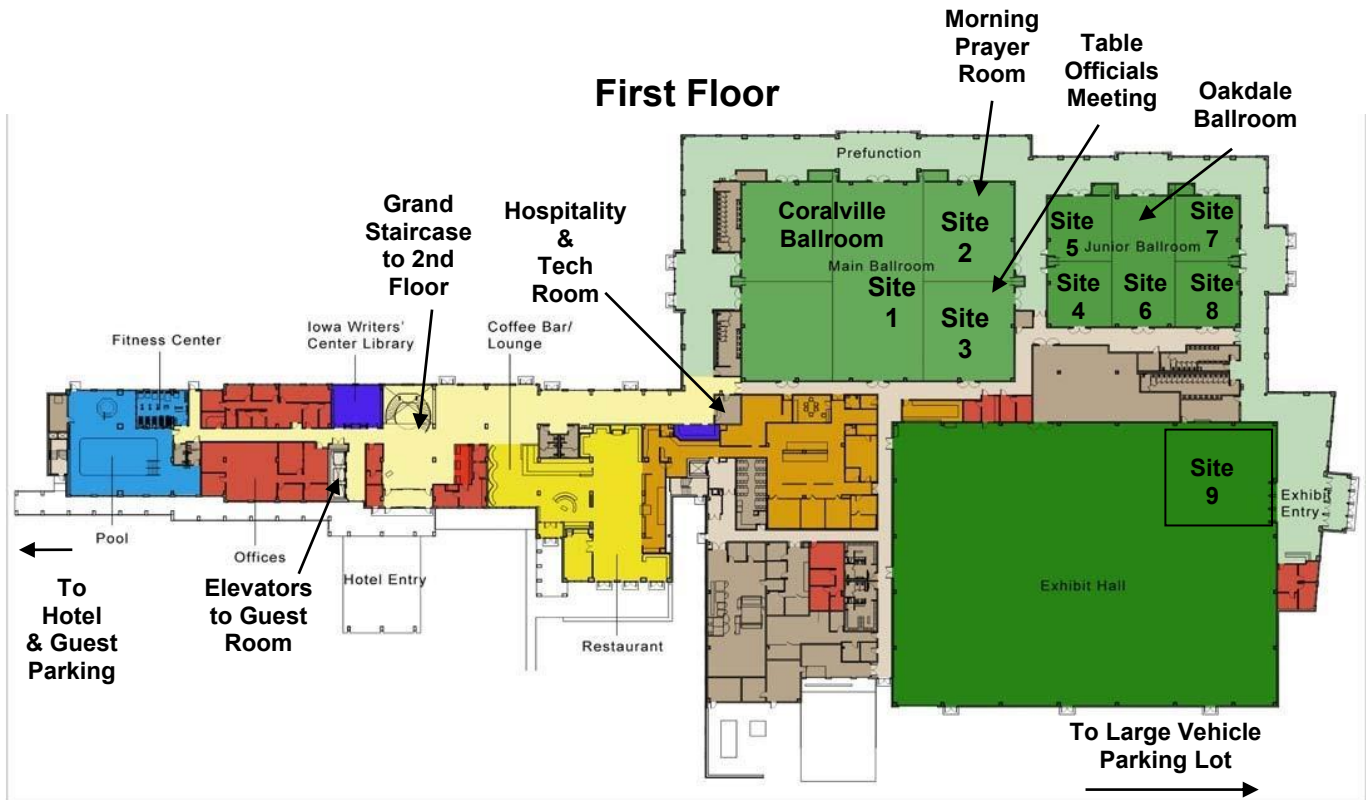

Bible Quiz Fellowship National Bible Quiz Tournament

Hyatt Regency Hotel & Convention Center Meeting Room Floor Plan Updated Map as of 4-2-26

Second Floor